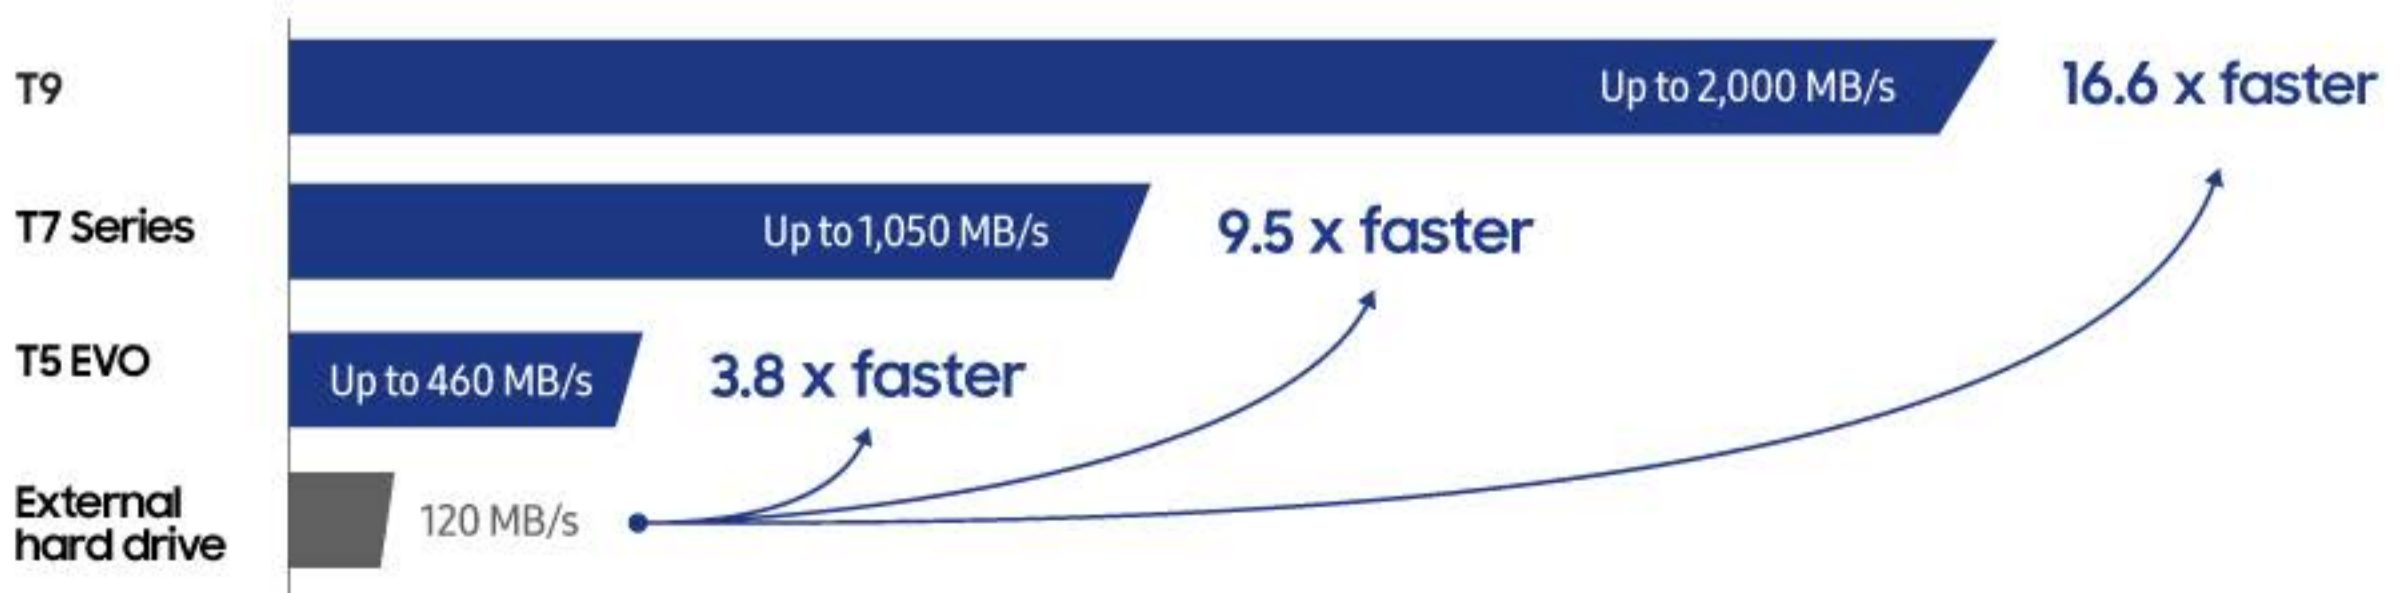

Pick your perfect fit

Find the Portable SSD that caters to your lifestyle and purposes. Samsung's Portable SSD lineup boasts a wide range of options including professional-grade for super-fast transfer speeds, tough and durable for outdoor adventurers, well-rounded and reliable for ordinary, everyday usage.

T9

Powerful speed for creativity

T7 Shield

Rugged durability

T7

Performance you can trust

T7 Resurrected

Reclaimed. Reborn. For creators who care.

T5 EVO

Compact yet powerful storage

Color					
Interface	USB 3.2 Gen 2x2 (20 Gbps)	USB 3.2 Gen 2 (10 Gbps)	USB 3.2 Gen 2 (10 Gbps)	USB 3.2 Gen 2 (10 Gbps)	USB 3.2 Gen 1 (5 Gbps)
Speed	Up to 2,000 MB/s	Up to 1,050 MB/s	Up to 1,050 MB/s	Up to 1,050 MB/s	Up to 460 MB/s
Capacity	1TB, 2TB, 4TB	1TB, 2TB, 4TB	1TB, 2TB, 4TB	1TB, 2TB, 4TB	2TB, 4TB, 8TB
Durability	Up to 3 meters drop resistant	Up to 3 meters drop resistant, Dust and water resistant (IP65)	Up to 2 meters drop resistant	Up to 2 meters drop resistant	Up to 2 meters drop resistant
Warranty	5 years limited warranty	3 years limited warranty	3 years limited warranty	3 years limited warranty	3 years limited warranty

Boosted workflow

Transfer speed

*Based on internal test results. Tested external hard drive: HX-MK40J13(2TB)

Focus on what really matters by saving time on data transfers. Based on NVMe™ protocol, Samsung PSSDs boast transfer speeds up to 16 times that of external hard drives.